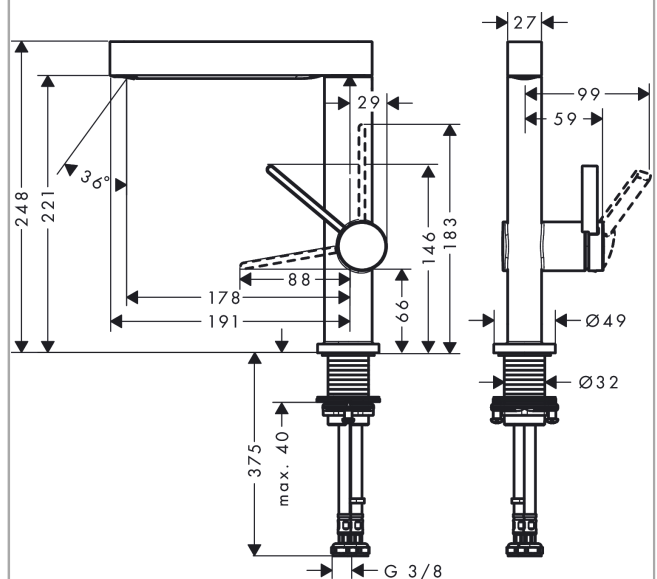

##### product features

- consists of: single lever basin mixer, waste set
- ComfortZone 230
- projection 178 mm
- swivel range 120°
- spray type: laminar spray
- maximum flow rate at 3 bar: 5 l/min
- ceramic cartridge
- temperature limitation adjustable
- suitable for continuous flow water heaters
- push-open waste set G 1¼
- material waste set: metal
- connection type: G ¾ connections
- connection dimension: DN15

#### Scale drawing

**Finoris**  
**Single lever basin mixer 230 with swivel spout and push-open waste set**  
 Surfaces: **Matt Black**    Article Number: **76060670**