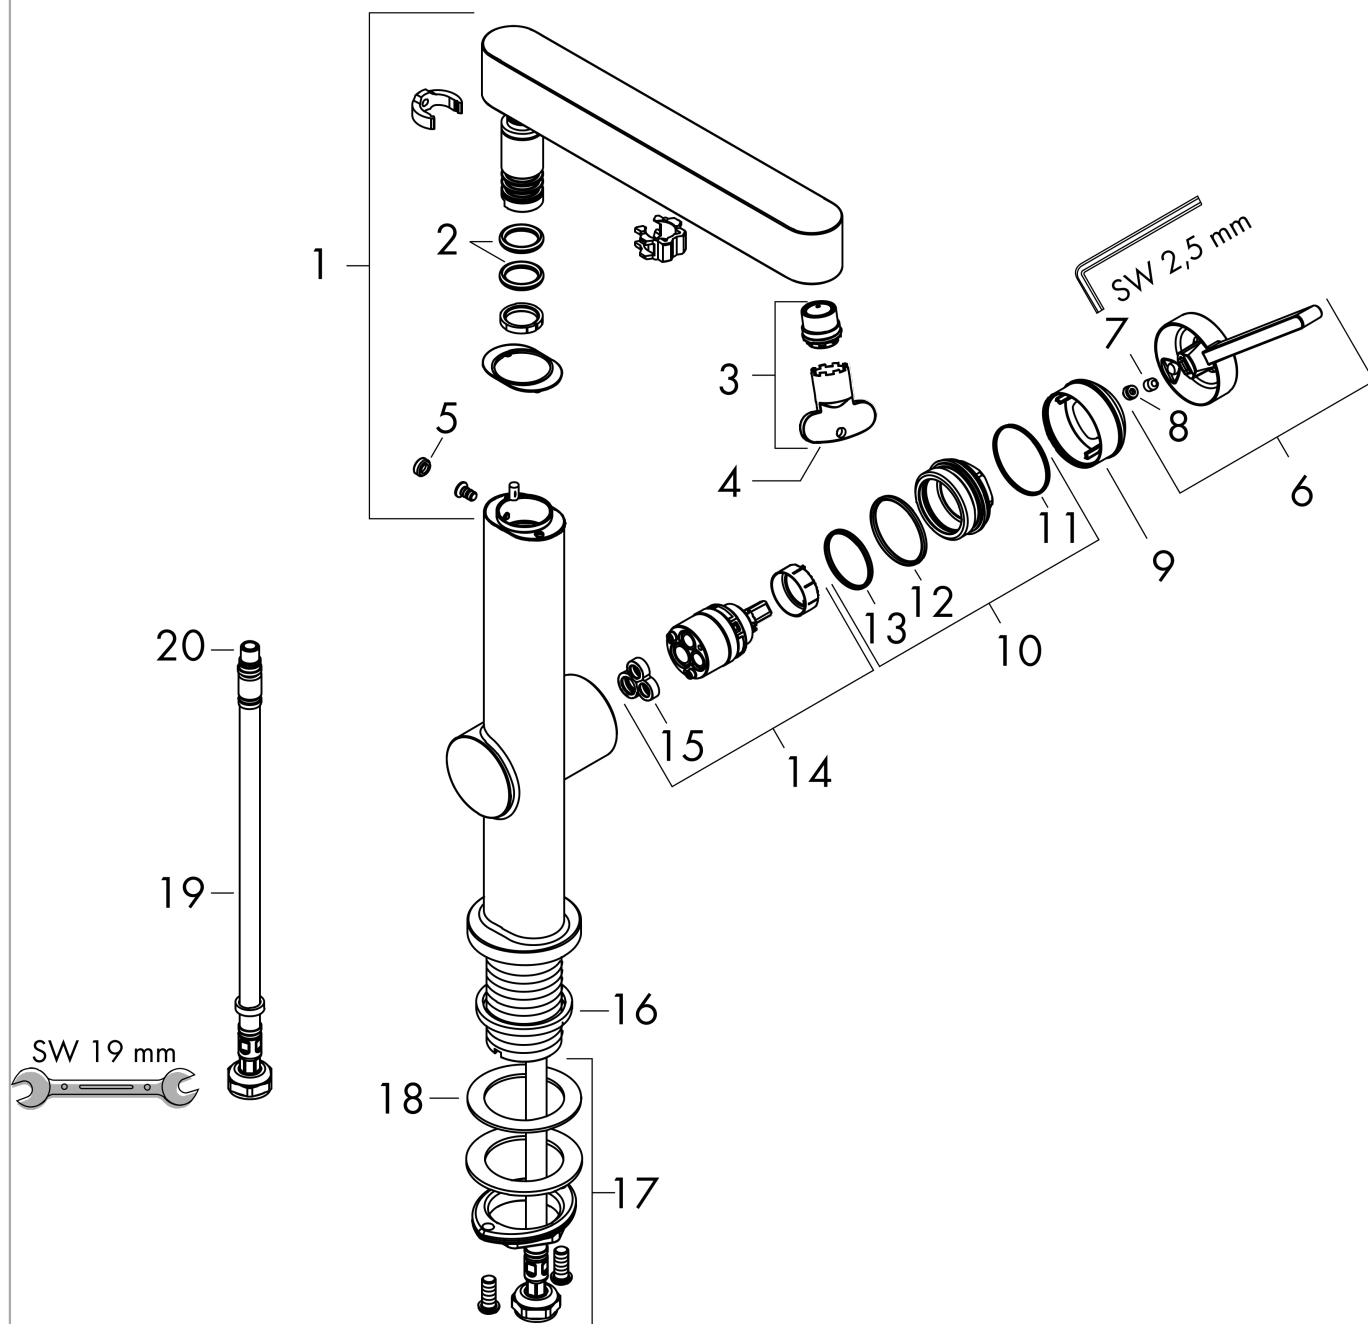

##### product features

- consists of: single lever basin mixer, waste set
- ComfortZone 230
- projection 178 mm
- swivel range 120°
- spray type: laminar spray
- maximum flow rate at 3 bar: 5 l/min
- ceramic cartridge
- temperature limitation adjustable
- suitable for continuous flow water heaters
- push-open waste set G 1¼
- material waste set: metal
- connection type: G ¾ connections
- connection dimension: DN15

### Flowchart

**Finoris**  
**Single lever basin mixer 230 with swivel spout and push-open waste set**  
 Surfaces: **Matt Black**    Article Number: **76060670**

## Exploded Drawing

Year of production: >06/21

### Spare part list

Year of production: >06/21

Pos.	Description	Article Number	Price	PU
1	spout cpl.	94303670	-	1
2	O-Ring 14x2,5	98189000	-	1
3	spray former	93973000	-	1
4	special tool	98987000	-	1
5	plug	93087000	-	1
6	handle	94292670	-	1
7	hollow set screw M5x5	98446000	-	1
8	screw cover	93735610	-	1
9	flange	93737670	-	1
10	nut	92926000	-	1
11	O-ring 30x1,5	98433000	-	1
12	O-ring 29x2	98391000	-	1
13	O-ring 25x1,5	98146000	-	1
14	cartridge, assy	93760000	-	1
15	seal	93383000	-	1
16	flat seal	98749000	-	1
17	fixing set (Ø 32)	13961000	-	1
18	lever collar	97548000	-	1
19	connection hose 450 mm M8x0,75 G3/8	97206000	-	1
20	O-ring 6,6x1,6	93019000	-	1
a	push-open waste set	50100670	-	1
b	fixation extension 35 mm	13898000	-	1